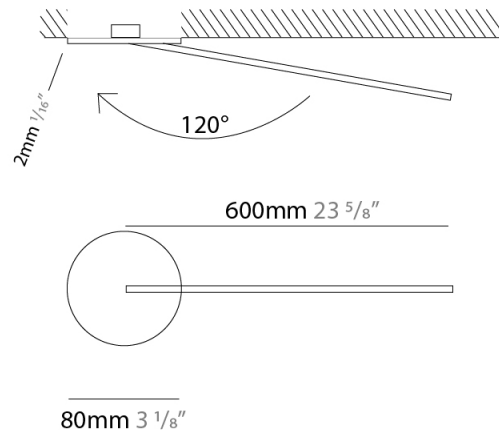

PROJECT	_____
TYPE	_____
SPECIFIER	_____
QUANTITY	_____
DATE	_____

SPILLO 1 ROD RECESSED

D46024- _____ - _____
base number   Color   Finish
                         Temperature   Options

1. To build a product code in our configurator select the specify button on the base model # product page
2. To build a manual product code on this datasheet choose from the options listed below in blue font and add the suffix to the base model #

GENERAL

Series: Spillo
Subseries: Spillo 1 Rod
Brand: Icone
Division: Design
Mounting Type: Recessed
Mounting Location: Wall
Subcategory: Ambient

PHYSICAL

Shape: Rectangle
Width (mm): 50
Width (in): 1 ¹⁵/₁₆
Height (mm): 600
Height (in): 23 ⁵/₈
Light Distribution: Adjustable
Fixture Finish: WHI / BLK / CHR / BGD
Fixture Material: Brass

ELECTRICAL

Lamp Type: LED
Total Output Wattage (W): 7.92
Dimming: Non-Dimmable
Driver Included: No
Driver Location: Remote
Driver Type: Constant Voltage - 120Vac
Driver Class: Class 2
Input Voltage (V): 120
Output Voltage (V): 12
Upon Request: (Not included, see components) 0-10Vdc dimming / 277Vac

LED

Color Temperature (°K): 2700 / 3000
Nominal Lumen (lm): 660
CRI: >90 CRI
Lamp Life (hrs): 50000

OPTICAL

Adjustability: Tilt 120°

RATINGS AND CERTIFICATIONS

Certified By: Certified for North American Standards
IP rating: IP20