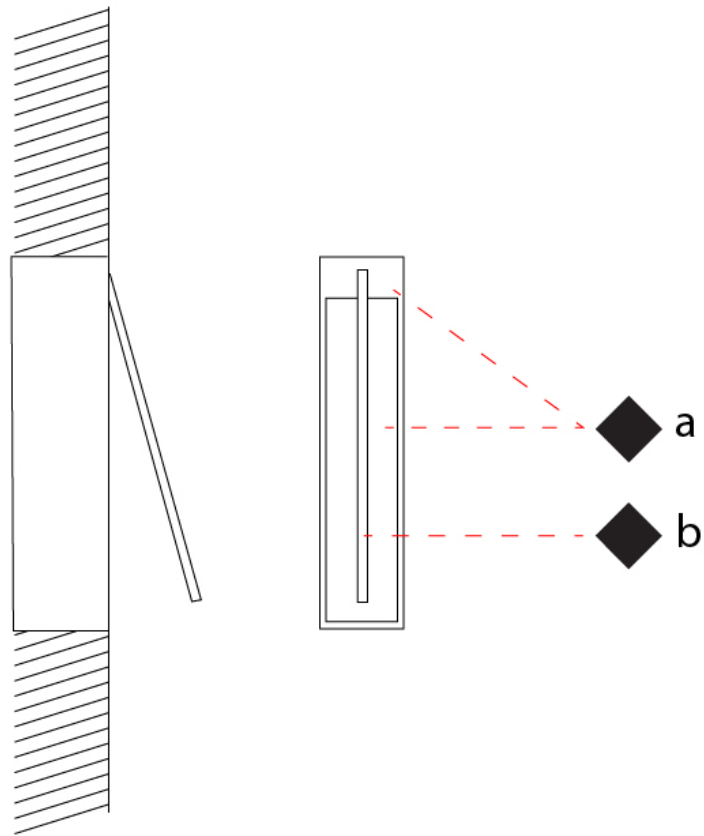

SPILLO 1 ROD RECESSED

D46008-

PROJECT _____

TYPE _____

SPECIFIER _____

QUANTITY _____

DATE _____

D