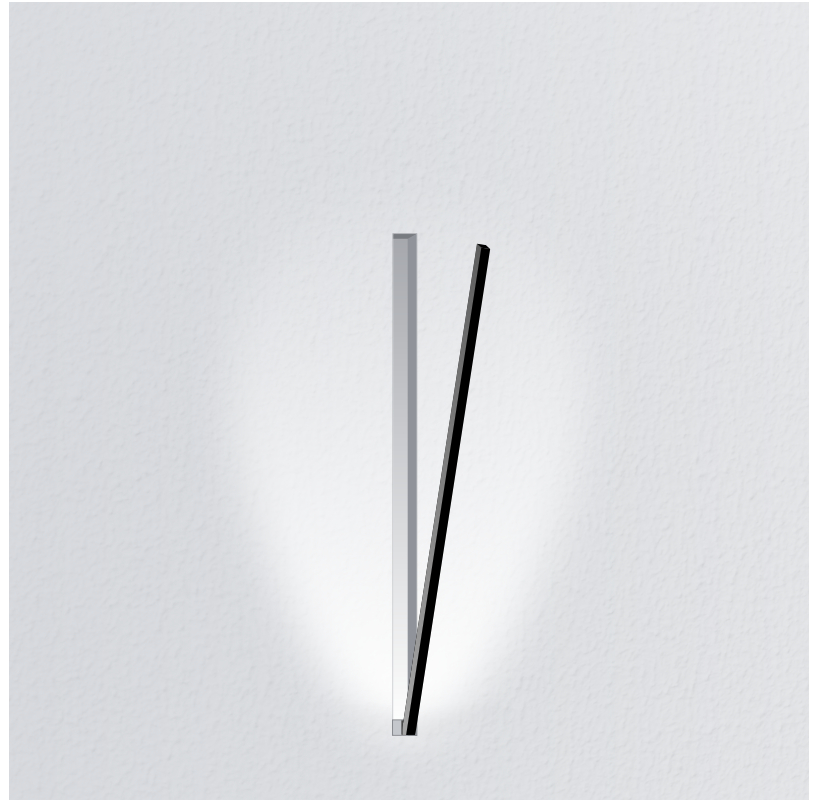

PROJECT	
TYPE	
SPECIFIER	
QUANTITY	
DATE	

SPILLO 1 ROD RECESSED

D46008- -

base number
Color   Temperature   Finish   Options

1. To build a product code in our configurator select the specify button on the base model # product page
2. To build a manual product code on this datasheet choose from the options listed below in blue font and add the suffix to the base model #

GENERAL

Series: Spillo
Subseries: Spillo 1 Rod
Brand: Icone
Division: Design
Mounting Type: Recessed
Mounting Location: Wall
Subcategory: Ambient

PHYSICAL

Shape: Rectangle
Width (mm): 33
Width (in): 1 ⁵/₁₆
Height (mm): 626
Height (in): 24 ⁵/₈
Min. Recessing Depth (mm): 30
Min. Recessing Depth (in): 1 ³/₁₆
Light Distribution: Adjustable
[Fixture Finish: WHI / BLK / CHR / BGD](#)
Fixture Material: Brass

ELECTRICAL

Lamp Type: LED
Total Output Wattage (W): 7.92
Dimming: 0-10V Dimming
Driver Included: No
Driver Location: Remote
Driver Type: Constant Voltage - 120Vac
Driver Class: Class 2
Input Voltage (V): 120
Output Voltage (V): 12
Upon Request: (Not included, see components) 0-10Vdc dimming / 277Vac

LED

[Color Temperature (°K): 2700 / 3000](#)
Nominal Lumen (lm): 660
CRI: >90 CRI
Lamp Life (hrs): 50000

OPTICAL

Adjustability: Tilt 120°

RATINGS AND CERTIFICATIONS

Certified By: Certified for North American Standards
IP rating: IP20