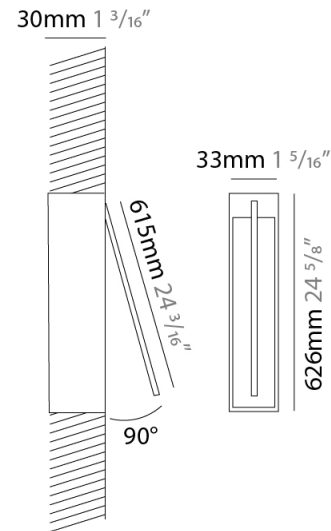

PROJECT	
TYPE	
SPECIFIER	
QUANTITY	
DATE	

SPILLO 1 ROD RECESSED

D46008- -

base number
Color   Temperature   Finish   Options

1. To build a product code in our configurator select the specify button on the base model # product page
2. To build a manual product code on this datasheet choose from the options listed below in blue font and add the suffix to the base model #

GENERAL

Series: Spillo
Subseries: Spillo 1 Rod
Brand: Icone
Division: Design
Mounting Type: Recessed
Mounting Location: Wall
Subcategory: Ambient

PHYSICAL

Shape: Rectangle
Width (mm): 33
Width (in): 1 ⁵/₁₆
Height (mm): 626
Height (in): 24 ⁵/₈
Min. Recessing Depth (mm): 30
Min. Recessing Depth (in): 1 ³/₁₆
Light Distribution: Adjustable
[Fixture Finish: WHI / BLK / CHR / BGD](#)
Fixture Material: Brass

ELECTRICAL

Lamp Type: LED
Total Output Wattage (W): 7.92
Dimming: 0-10V Dimming
Driver Included: No
Driver Location: Remote
Driver Type: Constant Voltage - 120Vac
Driver Class: Class 2
Input Voltage (V): 120
Output Voltage (V): 12
Upon Request: (Not included, see components) 0-10Vdc dimming / 277Vac

LED

[Color Temperature (°K): 2700 / 3000](#)
Nominal Lumen (lm): 660
CRI: >90 CRI
Lamp Life (hrs): 50000

OPTICAL

Adjustability: Tilt 120°

RATINGS AND CERTIFICATIONS

Certified By: Certified for North American Standards
IP rating: IP20