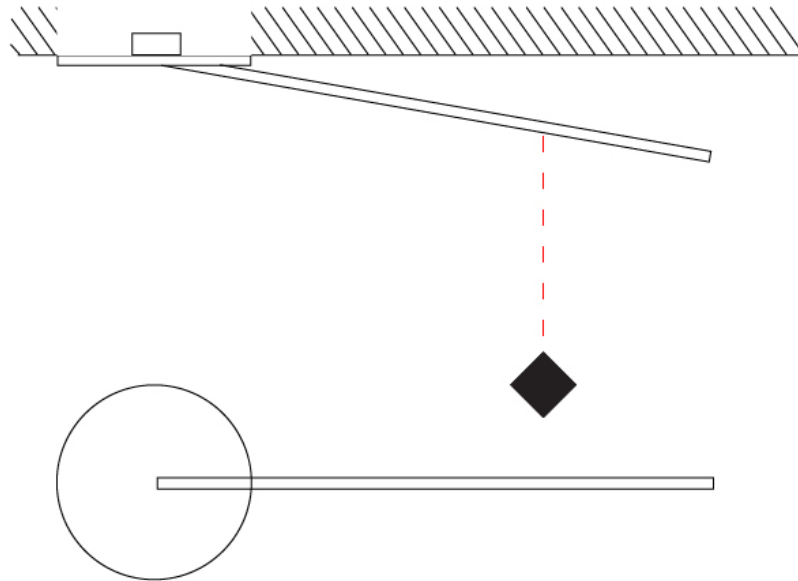

SPILO 1 ROD RECESSED

D46024-

PROJECT	_____
TYPE	_____
SPECIFIER	_____
QUANTITY	_____
DATE	_____

D