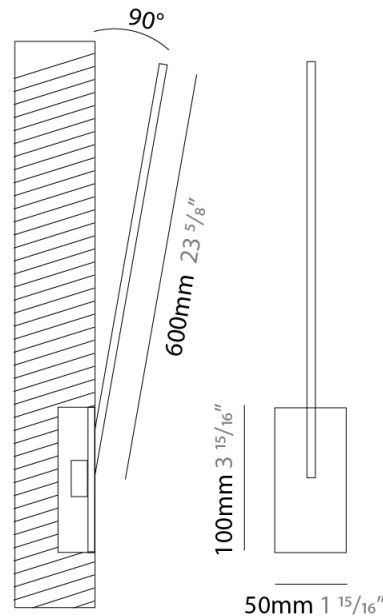

PROJECT
TYPE
SPECIFIER
QUANTITY
DATE

SPILLO 1 ROD RECESSED

D46016- -
base number   Color   Finish
                          Temperature   Options

1. To build a product code in our configurator select the specify button on the base model # product page
2. To build a manual product code on this datasheet choose from the options listed below in blue font and add the suffix to the base model #

GENERAL

Series: Spillo
Subseries: Spillo 1 Rod
Brand: Icone
Division: Design
Mounting Type: Recessed
Mounting Location: Wall
Subcategory: Ambient

PHYSICAL

Shape: Rectangle
Width (mm): 50
Width (in): 1 ¹⁵/₁₆
Height (mm): 600
Height (in): 23 ⁵/₈
Light Distribution: Adjustable
Fixture Finish: WHI / BLK / CHR / BGD
Fixture Material: Brass

ELECTRICAL

Lamp Type: LED
Total Output Wattage (W): 7.92
Dimming: 0-10V Dimming
Driver Included: No
Driver Location: Remote
Driver Type: Constant Voltage - 120Vac
Driver Class: Class 2
Input Voltage (V): 120
Output Voltage (V): 12
Upon Request: (Not included, see components) 0-10Vdc dimming / 277Vac

LED

Color Temperature (°K): 2700 / 3000
Nominal Lumen (lm): 660
CRI: >90 CRI
Lamp Life (hrs): 50000

OPTICAL

Adjustability: Tilt 120°

RATINGS AND CERTIFICATIONS

Certified By: Certified for North American Standards
IP rating: IP20